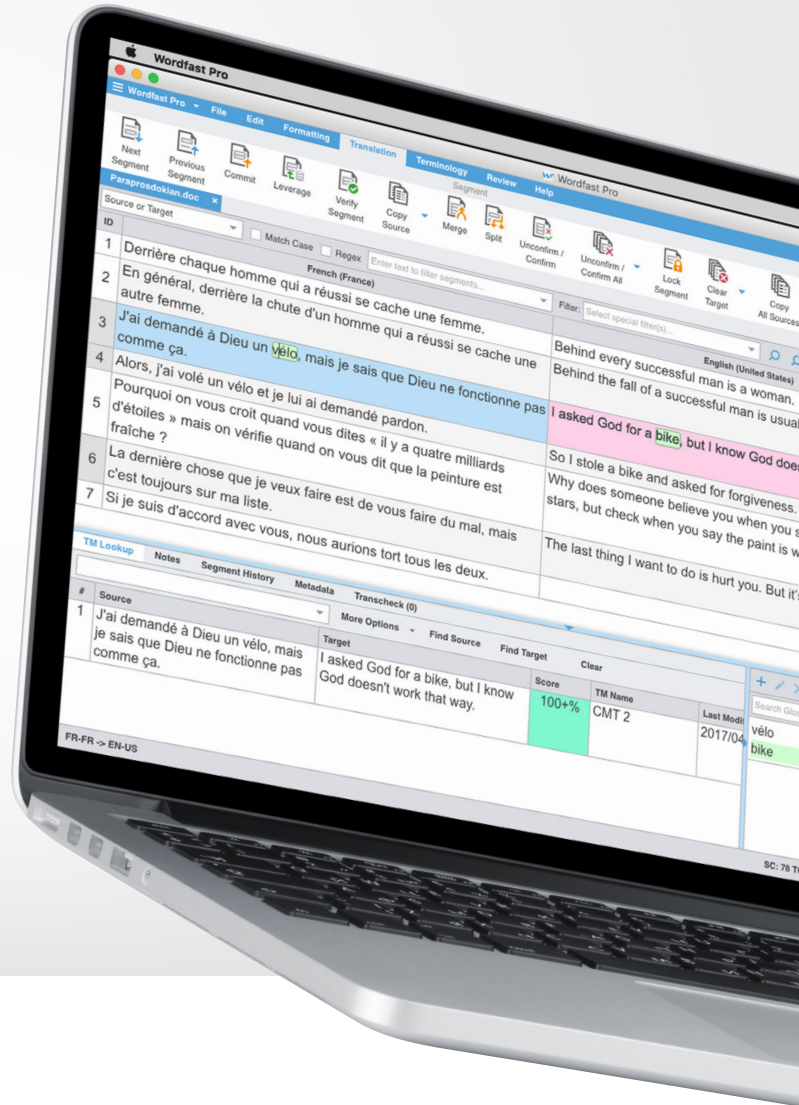

## THE MOST POWERFUL TRANSLATION MEMORY TOOL FOR ANY PLATFORM

Wordfast Pro is our latest standalone, multi-platform TM tool designed to address the needs of translators, language service providers and multinational corporations. Wordfast Pro offers a complete translation environment that stores your translated content for reuse on future projects, thereby maximizing efficiency, increasing overall consistency, and reducing translation costs.